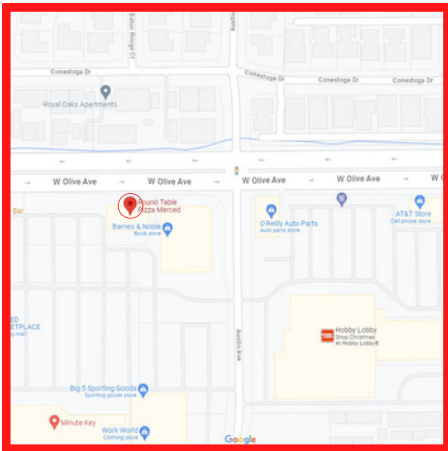

MERCED OUTREACH INVITES YOU TO...

Time

3:00 pm to 5:00 pm

Where

(Map is on the back)

Merced County Library

2100 O Street
Merced, CA 95340
Downstairs: Gracey Room

Starbucks

145 East Yosemite Ave
Merced, CA 95340

Round Table Pizza

1728 West Olive Ave
Merced, CA 95348

Mountain Mike's Pizza

3630 G Street, Suite A
Merced, CA 95340

Bellevue Bowl

785 Bellevue Rd
Atwater, CA 95301

When

Downstairs: Gracey Meeting Room

Mountain Mike's Pizza

3630 G Street, Suite A
Merced, CA 95340

Round Table Pizza

1728 West Olive Ave
Merced, CA 95348

Bellevue Bowl

785 Bellevue Rd
Atwater, CA 95301

Starbucks