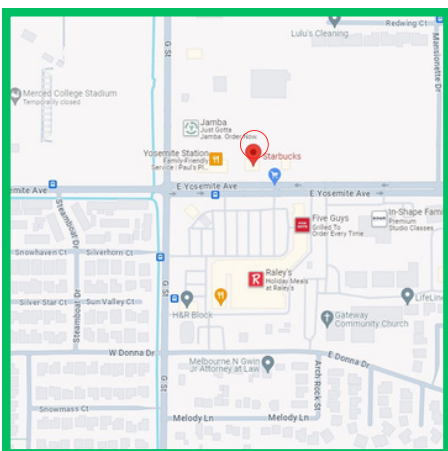

MERCED OUTREACH INVITES YOU TO...

Time

3:00 pm to 5:00 pm

Where

(Map is on the back)

Merced County Library

2100 O Street
Merced, CA 95340
Downstairs: Gracey Room

Starbucks

145 East Yosemite Ave
Merced, CA 95340

Round Table Pizza

1728 West Olive Ave
Merced, CA 95348

Mountain Mike's Pizza

3630 G Street, Suite A
Merced, CA 95340

Bellevue Bowl

785 Bellevue Rd
Atwater, CA 95301

When

Downstairs: Gracey Meeting Room

Mountain Mike's Pizza

3630 G Street, Suite A
Merced, CA 95340

Round Table Pizza

1728 West Olive Ave
Merced, CA 95348

Bellevue Bowl

785 Bellevue Rd
Atwater, CA 95301

Starbucks