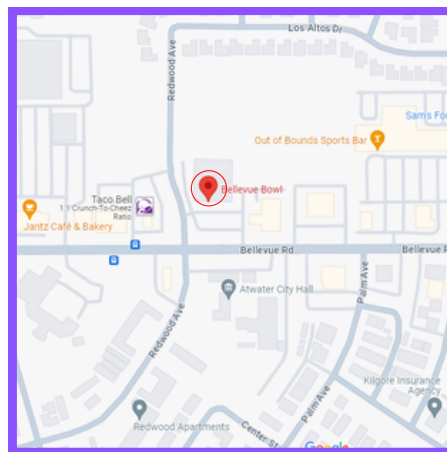

MERCED OUTREACH INVITES YOU TO...

Time

3:00 pm to 5:00 pm

Where

(Map is on the back)

Merced County Library

2100 O Street
Merced, CA 95340
Downstairs: Gracey Room

Starbucks

145 East Yosemite Ave
Merced, CA 95340

Round Table Pizza

1728 West Olive Ave
Merced, CA 95348

Mountain Mike's Pizza

3630 G Street, Suite A
Merced, CA 95340

Bellevue Bowl

785 Bellevue Rd
Atwater, CA 95301

When

Downstairs: Gracey Meeting Room

Mountain Mike's Pizza

3630 G Street, Suite A
Merced, CA 95340

Round Table Pizza

1728 West Olive Ave
Merced, CA 95348

Bellevue Bowl

785 Bellevue Rd
Atwater, CA 95301

Starbucks